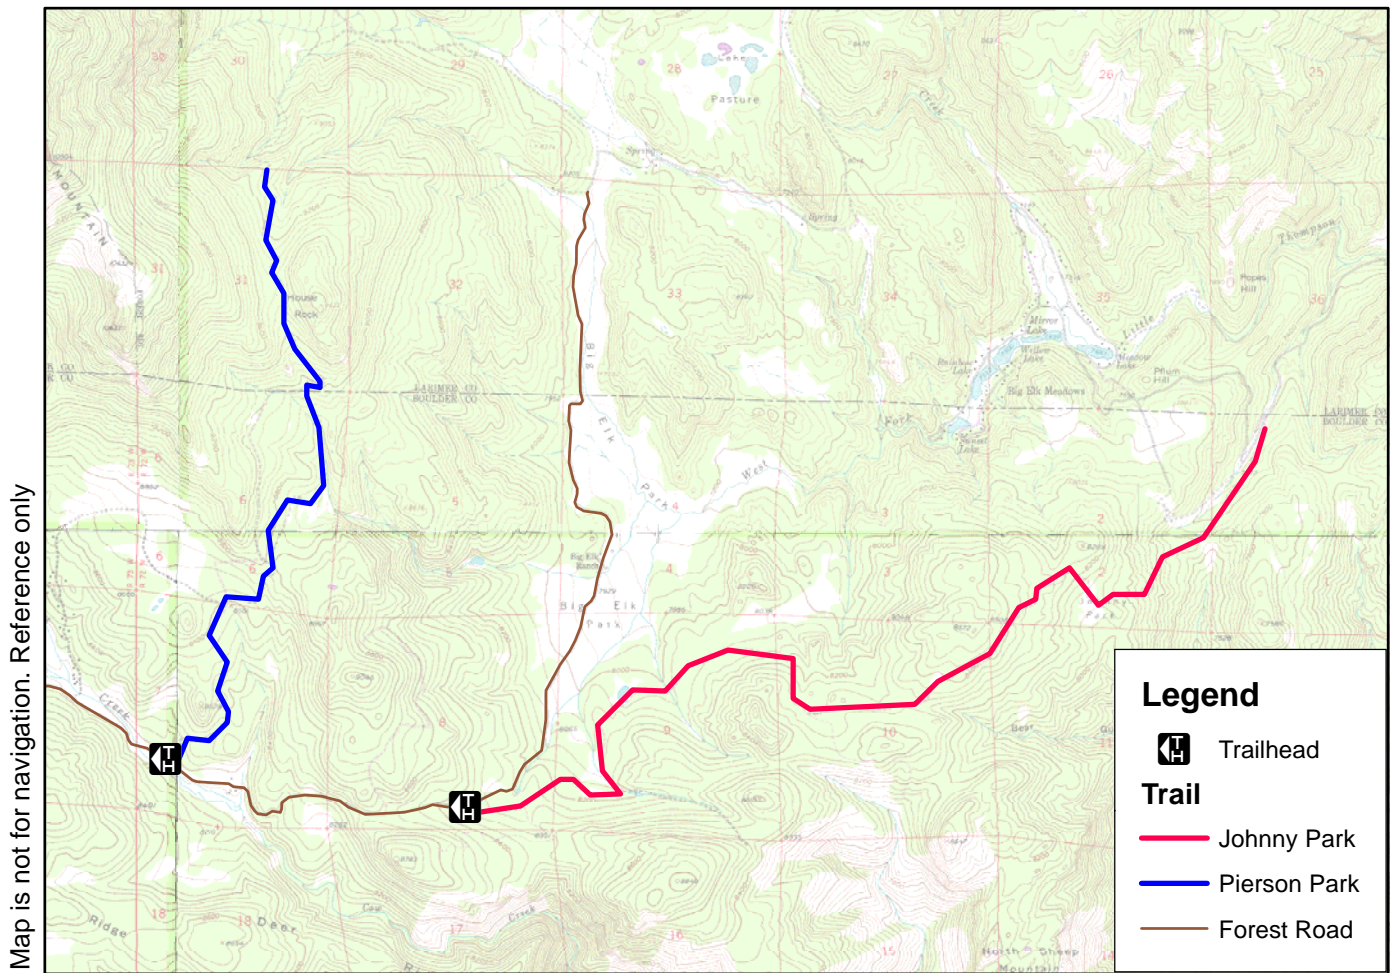

## Trailhead Location:

**Pierson Park Road-** From Estes Park, follow Colorado 7 south for 12 miles to Meeker Park. Turn left on Cabin Creek Rd. (CR82). Continue on Cabin Creek Road for 3 miles. Pierson Park Road will be on the left.

**Johnny Park Road-** Continue on Cabin Creek Road past Pierson Park Road. After 3.2 miles, Johnny Park Road will be on you right.

## Trail Information:

Roads are open to motorized use.

## Topographic Map:

Allens Park, Long's Peak, Panorama Peak, Raymond